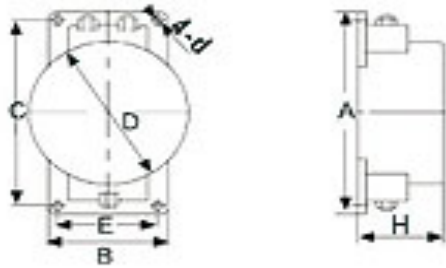

NINGBO LINYA SWIMMING POOL AND
WATER TREATMENT EQUIPMENT CO, LTD,
PRODUCT: “TRANSFORMERS”

AUGUST 2018

Durable and Reliable for lighting purposes

CODE	Rated Power (W)	Input Voltage (V)	Output Voltage (V)	Dimensions (mm)							Cert.	Protec.
				A	B	H	C	E	D	d		
83108	50	230V	12V	195	110	60	175	90	124	8	CE	IP64
83101	105	230V	12V	195	110	60	175	90	124	8	GS	IP64
83103	300	230V	12V	210	110	70	190	90	138	8	GS	IP64
83104	400	230V	12V	225	120	80	205	100	152	10	GS	IP64
83107	600	240V	12V	257	190	95	235	120	195	10	CE	IP64

CODE	pcs/ carton	Dimensions (cm)			Volume m3	Weight (Kg)		
		a	b	c		N.W./unit	N.W./carton	G.W./carton
83108	4	37,5	26,0	19,5	0,0190	2,0	8,0	9,0
83101	4	37,5	26,0	19,5	0,0190	2,3	9,2	11,0
83103	2	40,5	26,5	12,0	0,0129	4,6	9,2	10,4
83104	2	42,5	29,0	13,0	0,0160	5,5	11,0	13,0
83107	2	52,0	33,5	17,5	0,0305	9,0	18,0	20,0