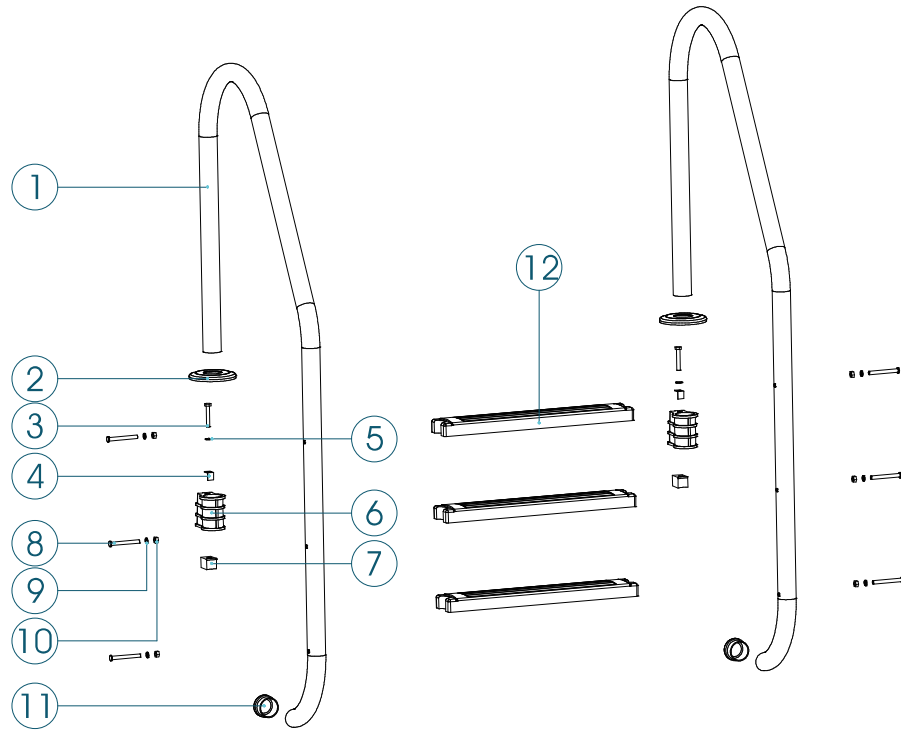

standard handrail ladder

plastic steps

Code	Spare Parts Code	Description	Quantity	Remark
1	01010201-0008	Stainless Steel Tube 2310mm	2	01010205 / 2 steps
	01010202-0008	Stainless Steel Tube 2560mm	2	01010206 / 3 steps
	01010203-0008	Stainless Steel Tube 2810mm	2	01010207 / 4 steps
	01010204-0008	Stainless Steel Tube 3060mm	2	01010208 / 5 steps
2	01010101-0004	Stainless Cover Board	2	
3	PS0101-0006	Fasten Bolt	2	
4	PS0101-0004	Right Angle Gasket	2	
5	PS0101-0005	Washer Steel M-8	2	
6	PS0101-0002	Plastic parts for Ladder head fixed	2	
7	PS0101-0003	Plug Pad	2	
8	05488-9005	Pedal Fasten Screw	4	01010205 / 2 steps
	05488-9005	Pedal Fasten Screw	6	01010206 / 3 steps
	05488-9005	Pedal Fasten Screw	8	01010207 / 4 steps
	05488-9005	Pedal Fasten Screw	10	01010208 / 5 steps
9	01010001-0006	Spring Washer	4	01010205 / 2 steps
	01010001-0006	Spring Washer	6	01010206 / 3 steps
	01010001-0006	Spring Washer	8	01010207 / 4 steps
	01010001-0006	Spring Washer	10	01010208 / 5 steps
10	04010200-0027	Nut	4	01010205 / 2 steps
	04010200-0027	Nut	6	01010206 / 3 steps
	04010200-0027	Nut	8	01010207 / 4 steps
	04010200-0027	Nut	10	01010208 / 5 steps
11	01010101-0005	Bottom Covers	2	
	01010105-0001	Plastic Step	2	01010205 / 2 steps
12	01010105-0001	Plastic Step	3	01010206 / 3 steps
	01010105-0001	Plastic Step	4	01010207 / 4 steps
	01010105-0001	Plastic Step	5	01010208 / 5 steps