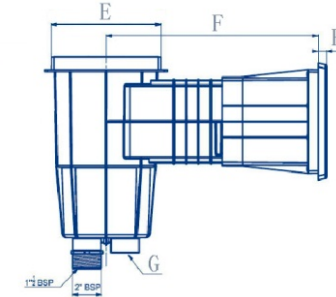

A silent floating flap and a flow regulator plug are included.

You can connect it with a female 1 ½”, male 2” or a D.50mm connection to glue. An overflow connection D.40 mm.

Basket secured to base with bayonet fixing. We recommend installing one skimmer for every 25 m2 of water surface area.

Available for concrete and liner pools.

Aesthetics is important so there is the option to choose round or square deck.

15L skimmer is available with regular or wide mouth.

CODE	POOL	COVER	THROAT TYPE	NET WEIGHT Kg
02010101	Concrete	Round	Standard	2,20
02010102	Concrete	Round	Wide	3,70
02010103	Liner	Round	Standard	3,20
02010104	Liner	Round	Wide	4,00
02010111	Concrete	Square	Standard	2,33
02010112	Concrete	Square	Wide	3,90
02010113	Liner	Square	Standard	3,35
02010114	Liner	Square	Wide	4,10

Dimensions – Skimmers for concrete pools

CODE	A	B	C	D	E	F	G	H
	(mm)							
02010101	201	140	416	111	221	243	50	
02010102	494	228	416	122	211	439	50	17
02010111	201	140	416	111	230x230	243	50	
02010112	494	228	416	122	230x230	439	50	17

02010101

02010111

02010102

02010112

Dimensions – Skimmers for liner pools

CODE	A	B	C	D	E	F	G	H
(mm)								
02010103	296	228	416		221	264	50	17
02010104	494	228	416	122	211	439	50	17
02010113	296	228	416		230x230	264	50	17
02010114	494	228	416	122	230x230	439	50	17