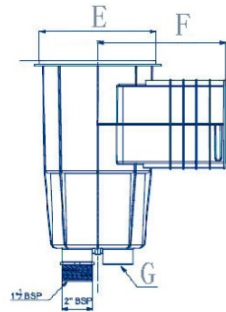

A silent floating flap and a flow regulator plug are included.

You can connect it with a female 1 ½”, male 2” or a D.50mm connection to glue. An overflow connection D.40 mm.

Basket secured to base with bayonet fixing. We recommend installing one skimmer for every 25 m2 of water surface area.

Available for concrete and liner pools.

Aesthetics is important so there is the option to choose round or square deck.

15L skimmer is available with regular or wide mouth.

CODE	POOL	COVER	THROAT TYPE	NET WEIGHT Kg
02010101	Concrete	Round	Standard	2,20
02010102	Concrete	Round	Wide	3,70
02010103	Liner	Round	Standard	3,20
02010104	Liner	Round	Wide	4,00
02010111	Concrete	Square	Standard	2,33
02010112	Concrete	Square	Wide	3,90
02010113	Liner	Square	Standard	3,35
02010114	Liner	Square	Wide	4,10

Dimensions – Skimmers for concrete pools

CODE	A	B	C	D	E	F	G	H
	(mm)							
02010101	201	140	416	111	221	243	50	
02010102	494	228	416	122	211	439	50	17
02010111	201	140	416	111	230x230	243	50	
02010112	494	228	416	122	230x230	439	50	17

02010101

02010111

02010102

02010112

Dimensions – Skimmers for liner pools

CODE	A	B	C	D	E	F	G	H
(mm)								
02010103	296	228	416		221	264	50	17
02010104	494	228	416	122	211	439	50	17
02010113	296	228	416		230x230	264	50	17
02010114	494	228	416	122	230x230	439	50	17