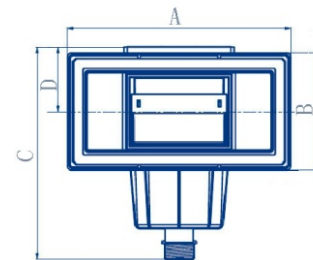

A silent floating flap and a flow regulator plug are included.

You can connect it with a female 1 ½”, male 2” or a D.50mm connection to glue. An overflow connection D.40 mm.

Basket secured to base with bayonet fixing. We recommend installing one skimmer for every 25 m2 of water surface area.

Available for concrete and liner pools.

Aesthetics is important so there is the option to choose round or square deck.

15L skimmer is available with regular or wide mouth.

CODE	POOL	COVER	THROAT TYPE	NET WEIGHT Kg
02010101	Concrete	Round	Standard	2,20
02010102	Concrete	Round	Wide	3,70
02010103	Liner	Round	Standard	3,20
02010104	Liner	Round	Wide	4,00
02010111	Concrete	Square	Standard	2,33
02010112	Concrete	Square	Wide	3,90
02010113	Liner	Square	Standard	3,35
02010114	Liner	Square	Wide	4,10

Dimensions – Skimmers for concrete pools

CODE	A	B	C	D	E	F	G	H
	(mm)							
02010101	201	140	416	111	221	243	50	
02010102	494	228	416	122	211	439	50	17
02010111	201	140	416	111	230x230	243	50	
02010112	494	228	416	122	230x230	439	50	17

02010101

02010111

02010102

02010112

Dimensions – Skimmers for liner pools

CODE	A	B	C	D	E	F	G	H
(mm)								
02010103	296	228	416		221	264	50	17
02010104	494	228	416	122	211	439	50	17
02010113	296	228	416		230x230	264	50	17
02010114	494	228	416	122	230x230	439	50	17