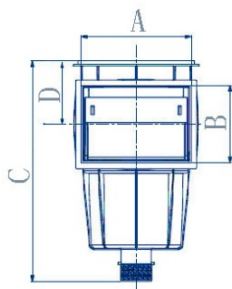

A silent floating flap and a flow regulator plug are included.

You can connect it with a female 1 ½”, male 2” or a D.50mm connection to glue. An overflow connection D.40 mm.

Basket secured to base with bayonet fixing. We recommend installing one skimmer for every 25 m2 of water surface area.

Available for concrete and liner pools.

Aesthetics is important so there is the option to choose round or square deck.

15L skimmer is available with regular or wide mouth.

CODE	POOL	COVER	THROAT TYPE	NET WEIGHT Kg
02010101	Concrete	Round	Standard	2,20
02010102	Concrete	Round	Wide	3,70
02010103	Liner	Round	Standard	3,20
02010104	Liner	Round	Wide	4,00
02010111	Concrete	Square	Standard	2,33
02010112	Concrete	Square	Wide	3,90
02010113	Liner	Square	Standard	3,35
02010114	Liner	Square	Wide	4,10

Dimensions – Skimmers for concrete pools

CODE	A	B	C	D	E	F	G	H
	(mm)							
02010101	201	140	416	111	221	243	50	
02010102	494	228	416	122	211	439	50	17
02010111	201	140	416	111	230x230	243	50	
02010112	494	228	416	122	230x230	439	50	17

02010101

02010111

02010102

02010112

Dimensions – Skimmers for liner pools

CODE	A	B	C	D	E	F	G	H
(mm)								
02010103	296	228	416		221	264	50	17
02010104	494	228	416	122	211	439	50	17
02010113	296	228	416		230x230	264	50	17
02010114	494	228	416	122	230x230	439	50	17