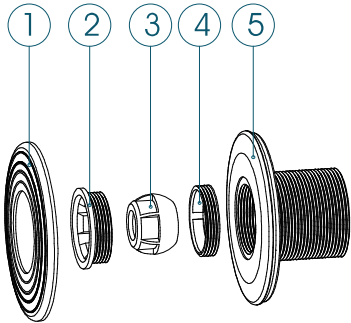

suction nozzle

SUCTION NOZZLE FOR CONCRETE POOLS			
Code	Spare Parts Code	Description	Quantity
1	02100101-0002	Supporter Lid	1
2	02100102-0001	Suction Nozzle Lid	1
3	02100101-0001	Main Supported For Concrete	1

SUCTION NOZZLE FOR CONCRETE POOLS			
Code	Spare Parts Code	Description	Quantity
1	02100101-0002	Supporter Lid	1
2	02100201-0001	Suction Nozzle Lid	1
3	02100111-0001	Main Drain W/O Outer Thread	1

SUCTION NOZZLE FOR CONCRETE POOLS			
Code	Spare Parts Code	Description	Quantity
1	02100101-0002	Bracket Lid	1
2	02100101-0005	Rolling Fasten Plug	1
3	02100102-0004	Block Circle	1
4	02100101-0004	Rolling Ball	1
5	02100101-0003	Rolling Ball Supporter	1
6	02100102-0005	Bolt M5*14	6
7	02100102-0003	From offend bolt ST3,9*9,5	2
8	02100102-0002	Rubber Seal Mat in Two color	2
9	02100102-0001	Main Supporter	1
10	02100102-0006	Rubber Seal Mat	1
11	02100102-0007	Supporter Lock Loop	1

RETURN INLET WITH EYEBALL FOR CONCRETE POOLS

Code	Spare Parts Code	Description	Quantity
1	02100101-0002	Bracket Lid	1
2	02100101-0005	Rolling Fasten Plug	1
3	02100101-0004	Rolling Ball	1
4	02100101-0003	Rolling Ball Supporter	1
5	02100111-0001	Main Return Inlet W/O Out Thread	1

RETURN INLET WITH EYEBALL FOR CONCRETE POOLS

Code	Spare Parts Code	Description	Quantity
1	02100101-0002	Supporter Lid	1
2	02100101-0001	Suction Nozzle Lid	1
3	02100102-0004	Block Loop	1
4	02100102-0005	Bolt M5*14	6
5	02100102-0003	Self Offend Screw ST3,9*9,5	2
6	02100102-0002	Rubber Seal mat in two color	2
7	02100102-0001	Main Supporter	1
8	02100102-0006	Rubber Seal Mat	1
9	02100102-0007	Supporter Lock Loop	1