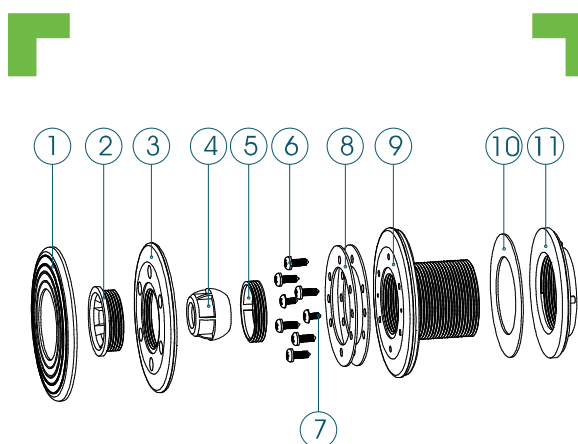

suction nozzle

SUCTION NOZZLE FOR CONCRETE POOLS			
Code	Spare Parts Code	Description	Quantity
1	02100101-0002	Supporter Lid	1
2	02100102-0001	Suction Nozzle Lid	1
3	02100101-0001	Main Supported For Concrete	1

SUCTION NOZZLE FOR CONCRETE POOLS			
Code	Spare Parts Code	Description	Quantity
1	02100101-0002	Supporter Lid	1
2	02100201-0001	Suction Nozzle Lid	1
3	02100111-0001	Main Drain W/O Outer Thread	1

SUCTION NOZZLE FOR CONCRETE POOLS			
Code	Spare Parts Code	Description	Quantity
1	02100101-0002	Bracket Lid	1
2	02100101-0005	Rolling Fasten Plug	1
3	02100102-0004	Block Circle	1
4	02100101-0004	Rolling Ball	1
5	02100101-0003	Rolling Ball Supporter	1
6	02100102-0005	Bolt M5*14	6
7	02100102-0003	From offend bolt ST3,9*9,5	2
8	02100102-0002	Rubber Seal Mat in Two color	2
9	02100102-0001	Main Supporter	1
10	02100102-0006	Rubber Seal Mat	1
11	02100102-0007	Supporter Lock Loop	1

RETURN INLET WITH EYEBALL FOR CONCRETE POOLS

Code	Spare Parts Code	Description	Quantity
1	02100101-0002	Bracket Lid	1
2	02100101-0005	Rolling Fasten Plug	1
3	02100101-0004	Rolling Ball	1
4	02100101-0003	Rolling Ball Supporter	1
5	02100111-0001	Main Return Inlet W/O Out Thread	1

RETURN INLET WITH EYEBALL FOR CONCRETE POOLS

Code	Spare Parts Code	Description	Quantity
1	02100101-0002	Supporter Lid	1
2	02100101-0001	Suction Nozzle Lid	1
3	02100102-0004	Block Loop	1
4	02100102-0005	Bolt M5*14	6
5	02100102-0003	Self Offend Screw ST3,9*9,5	2
6	02100102-0002	Rubber Seal mat in two color	2
7	02100102-0001	Main Supporter	1
8	02100102-0006	Rubber Seal Mat	1
9	02100102-0007	Supporter Lock Loop	1